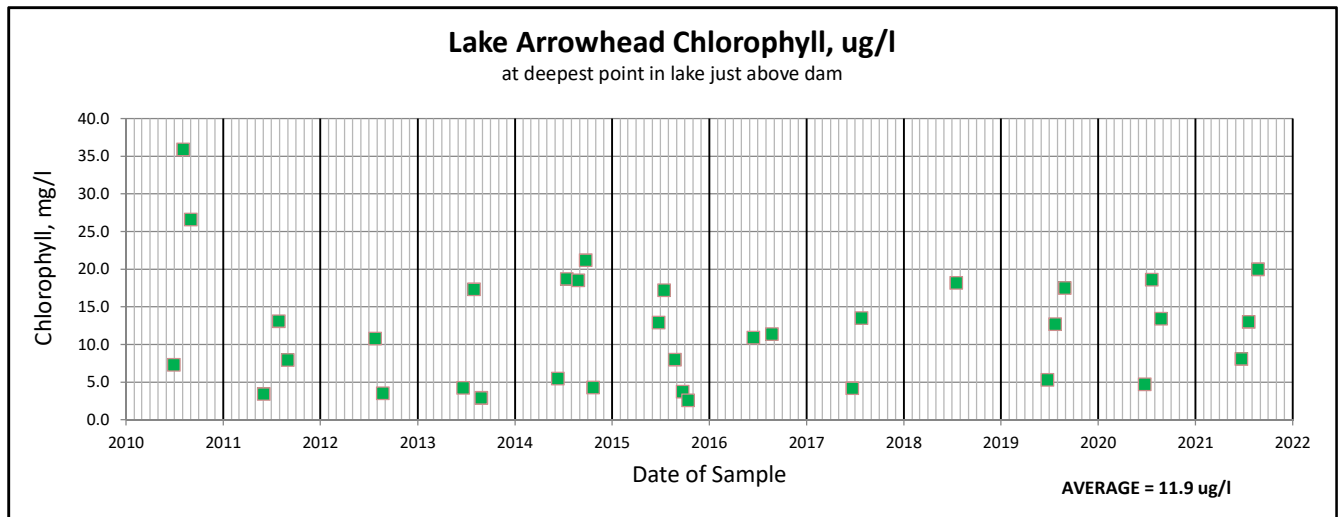

Lake Arrowhead Citizen Lake Monitoring Data

Lake Arrowhead Citizen Lake Monitoring Data, cont.