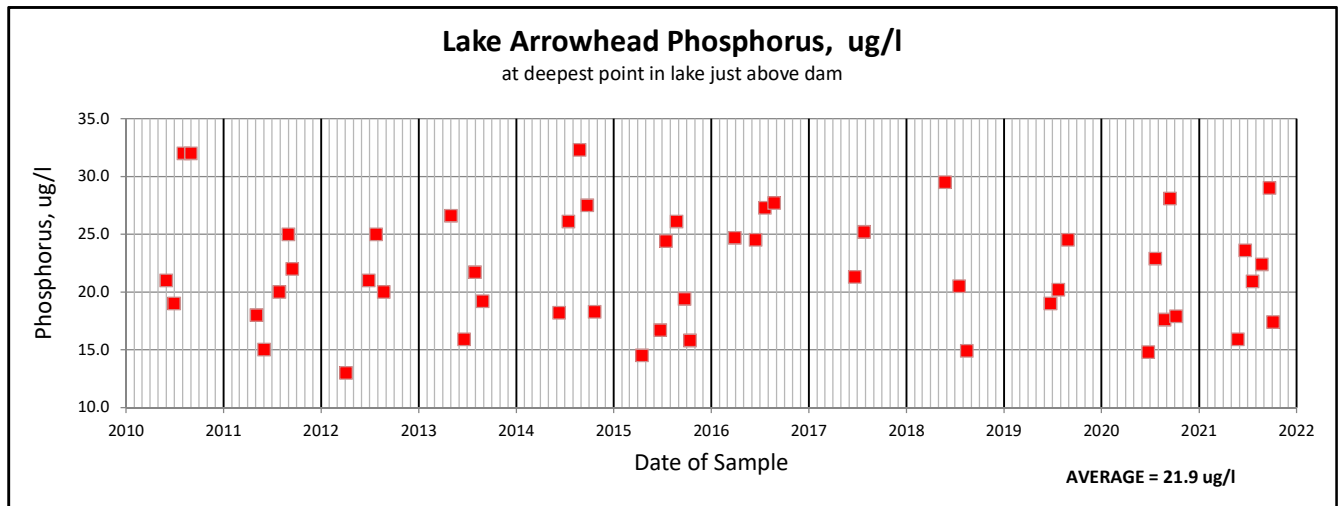

Lake Arrowhead Citizen Lake Monitoring Data

Lake Arrowhead Citizen Lake Monitoring Data, cont.