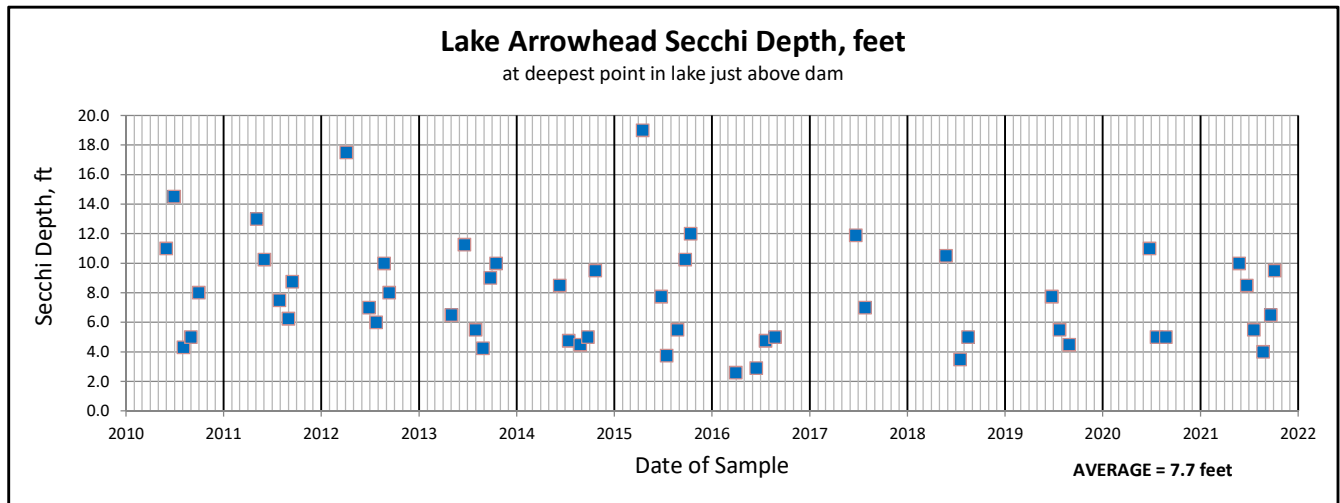

Lake Arrowhead Citizen Lake Monitoring Data

Lake Arrowhead Citizen Lake Monitoring Data, cont.