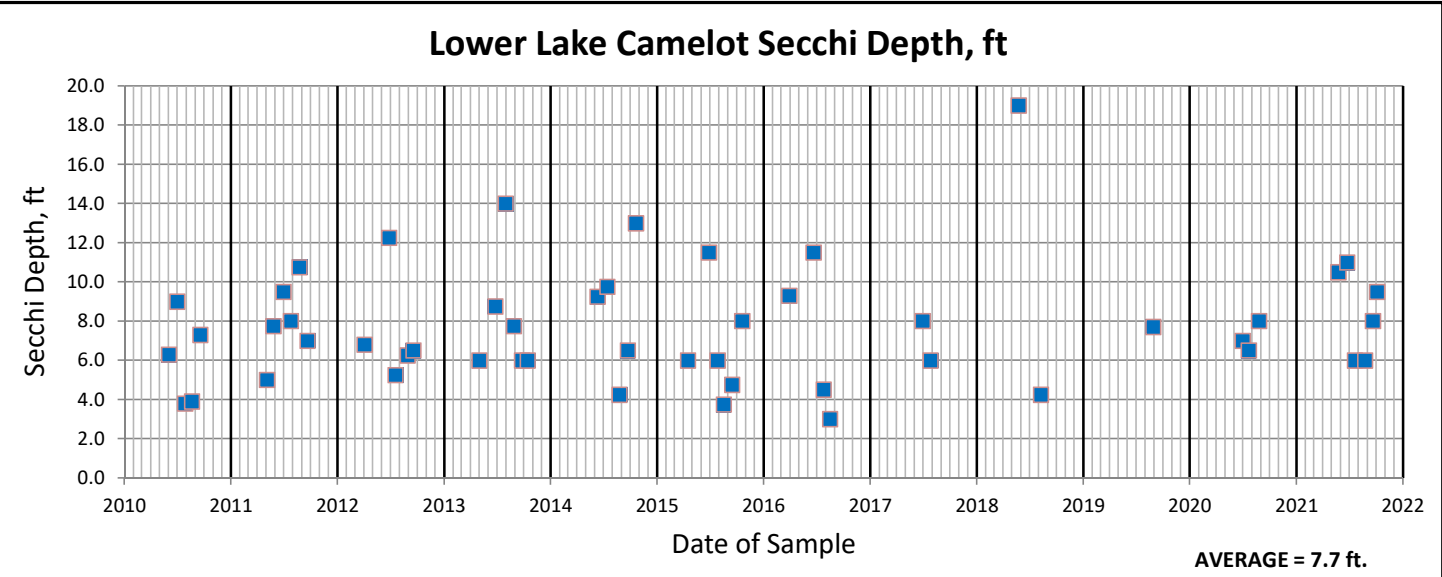

Lower Lake Camelot Citizen Lake Monitoring Data

Lower Lake Camelot Citizen Lake Monitoring Data, cont.