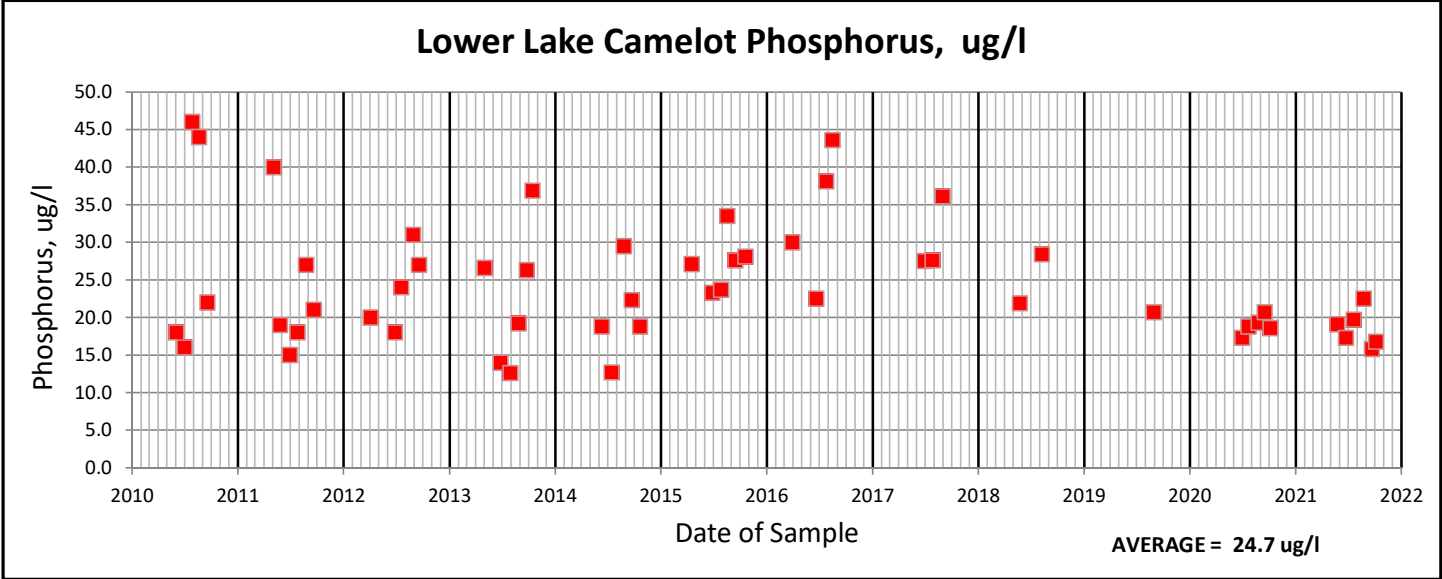

Lower Lake Camelot Citizen Lake Monitoring Data

Lower Lake Camelot Citizen Lake Monitoring Data, cont.