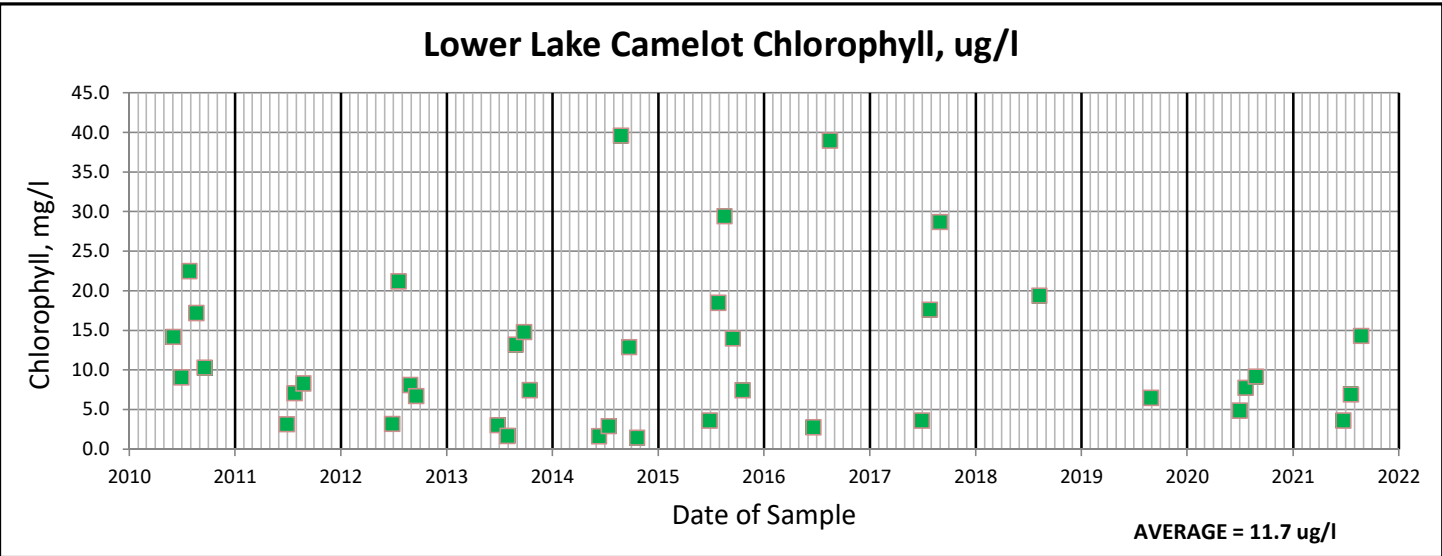

Lower Lake Camelot Citizen Lake Monitoring Data

Lower Lake Camelot Citizen Lake Monitoring Data, cont.