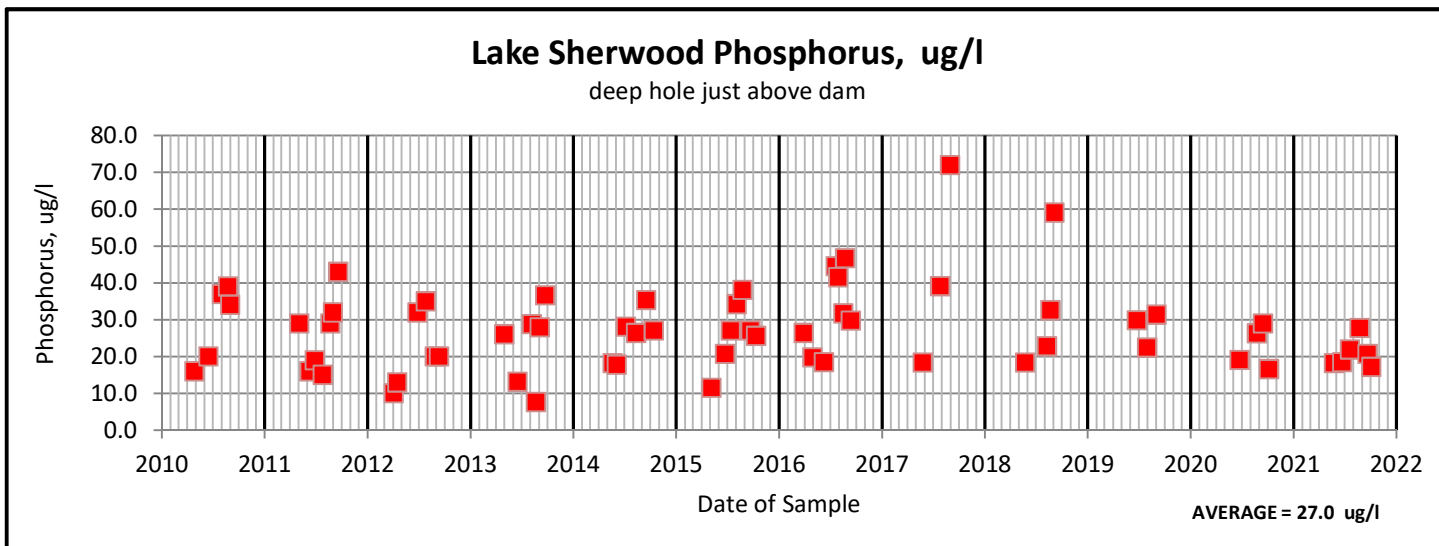

# Lake Sherwood Citizen Lake Monitoring Data

# Lake Sherwood Citizen Lake Monitoring Data, cont.