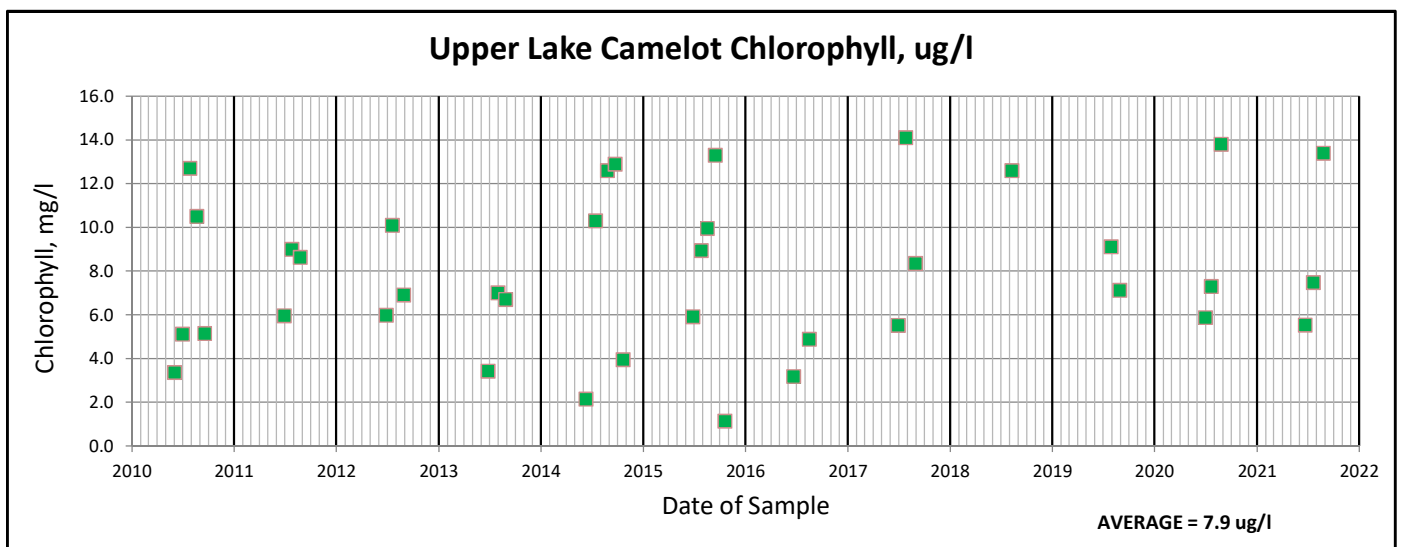

Upper Lake Camelot Citizen Lake Monitoring Data

Upper Lake Camelot Citizen Lake Monitoring Data, cont.