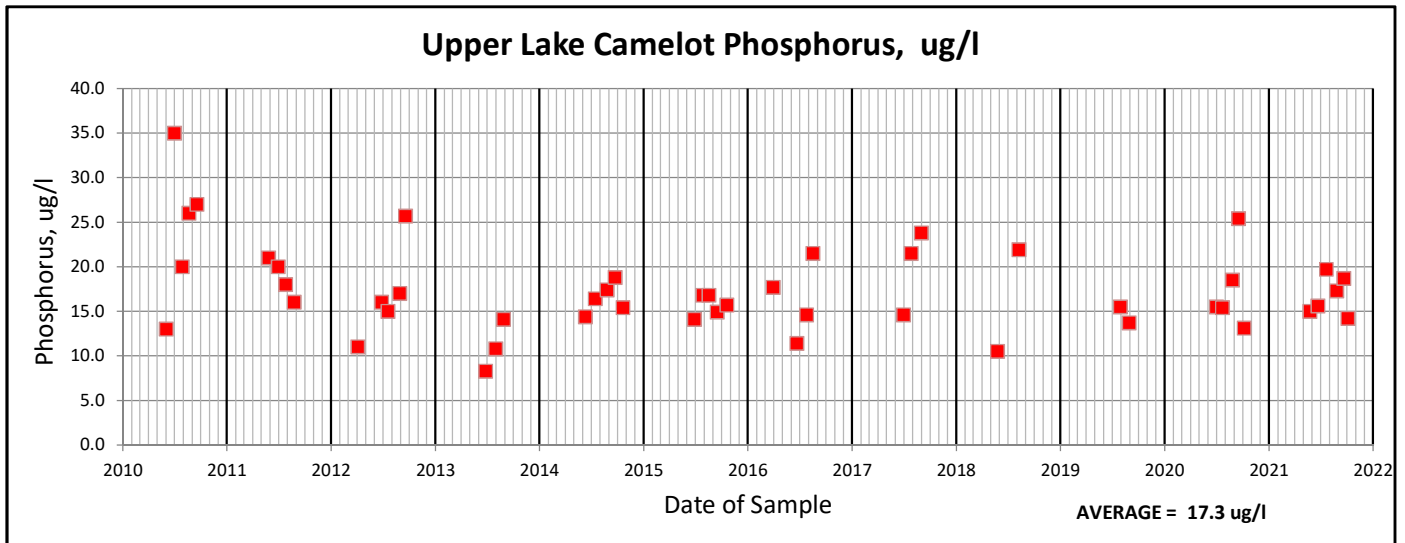

Upper Lake Camelot Citizen Lake Monitoring Data

Upper Lake Camelot Citizen Lake Monitoring Data, cont.