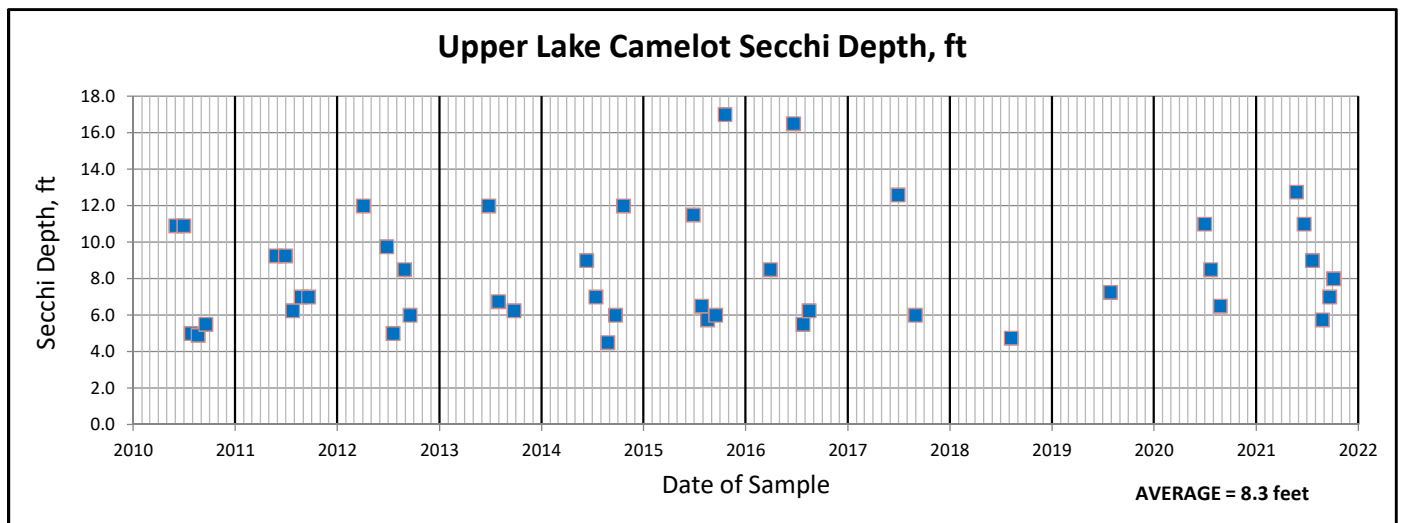

Upper Lake Camelot Citizen Lake Monitoring Data

Upper Lake Camelot Citizen Lake Monitoring Data, cont.