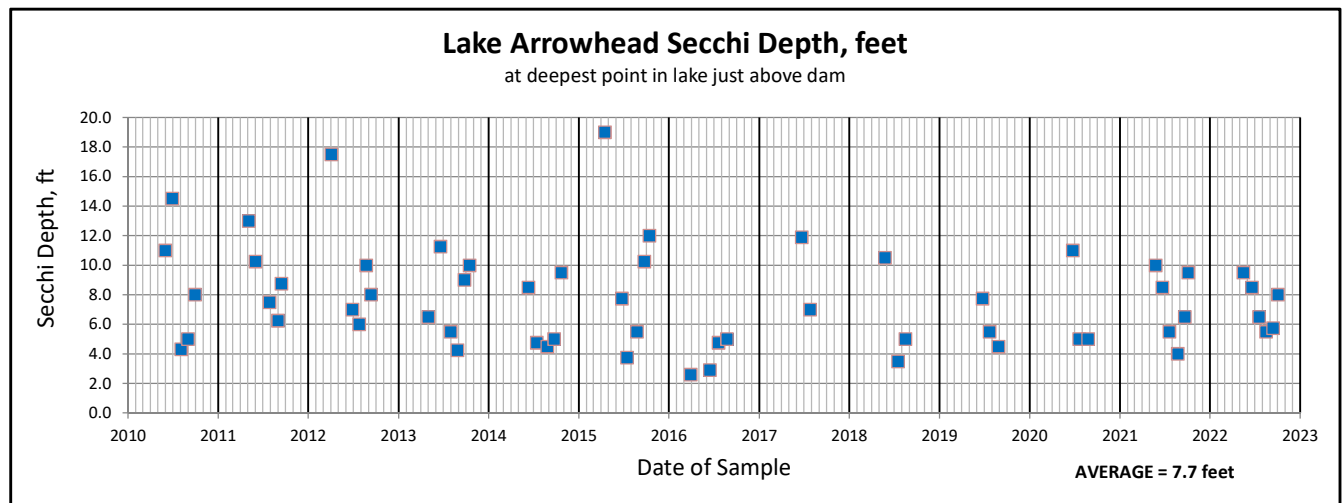

# Lake Arrowhead Citizen Lake Monitoring Data

# Lake Arrowhead Citizen Lake Monitoring Data, cont.